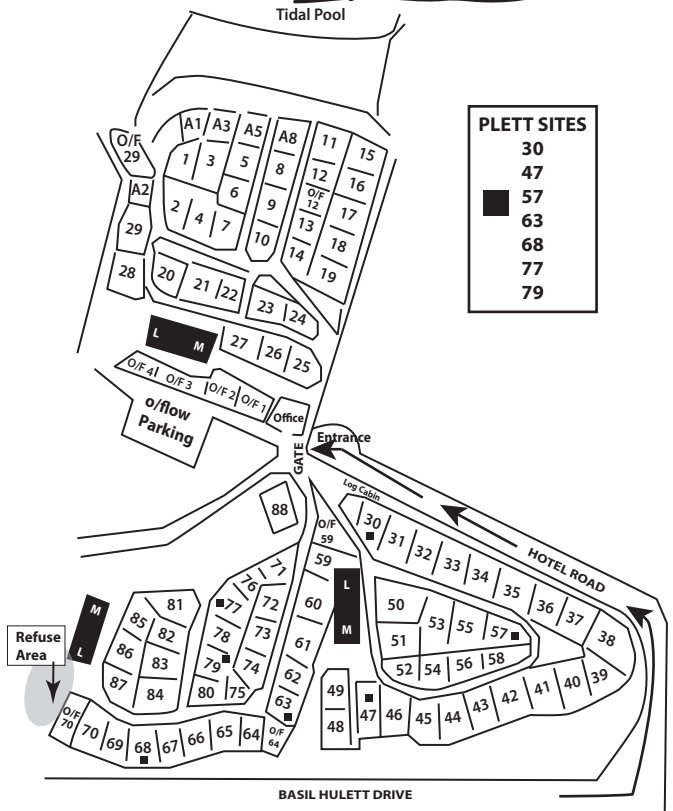

# Sea

Tidal Pool

## PLETT SITES

30  
47  
57  
63  
68  
77  
79

*Regret no animals allowed. Maximum 6 people per site allowed.*

*Only 1 caravan or 1 big tent or 2 small tents per site. Bring your own braai.*

*Site only held for 7 days pending receipt of deposit. An additional days' fee will be charged if a site is not vacated by 10:00am on day of departure.*